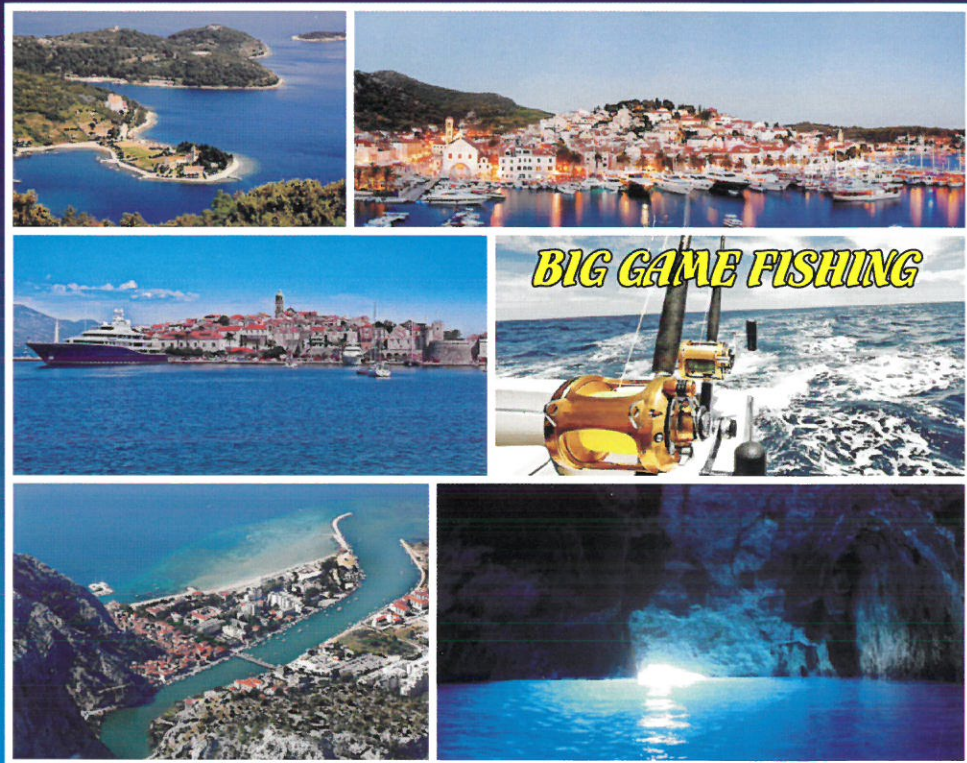

www.sumartin-rent.com

RENT A BOAT SUMARTIN

Robinzon 23

Honda 150 hp
Max: 10 persons • GPS navigation
Skipper & fun tube on request

Saver 690 open

Mercury 200 hp
Max 8 persons
Skipper & fun tube on request

Quicksilver 555

Honda 90 hp
Max. 6 persons
Skipper & fun tube on request

Ven 501 cabin

Mercury 5 hp
Max 6 persons

Ven 501 open

Honda 5 hp
Max. 6 persons

TRANSFERS AND EXCURSIONS

If you wish to travel fast and in style to one of Croatian islands, we are right agency for you. Our service is ideal for explore hidden bays restaurants with ECO product from Dalmatia. Visit most popular places on mid-dalmatian islands: Brač, Hvar, Vis, Korčula, Šolta, Biševo. See beautiful beaches, caves, islets (Blue cave, Green cave, Military cave, King cave), town-lets on the coast: Hvar, Korčula, Vis and Makarska, greats bays and much more...